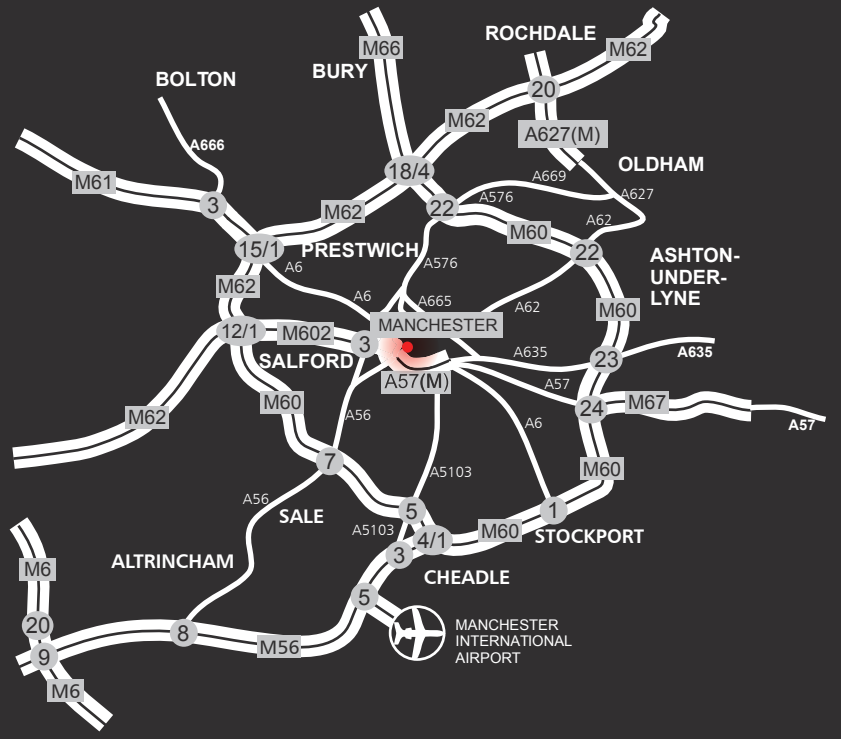

No.86  
King Street  
**MANCHESTER**  
**M2 4WQ**

+44 (0)161 834 4550

-  Metroshuttle 1 (free bus) – King Street stops to/from Piccadilly
-  Metroshuttle 3 (free bus) – Princess Street stop to Piccadilly/from Salford Central
-  Metrolink tram – St Peter's Square stop for all destinations